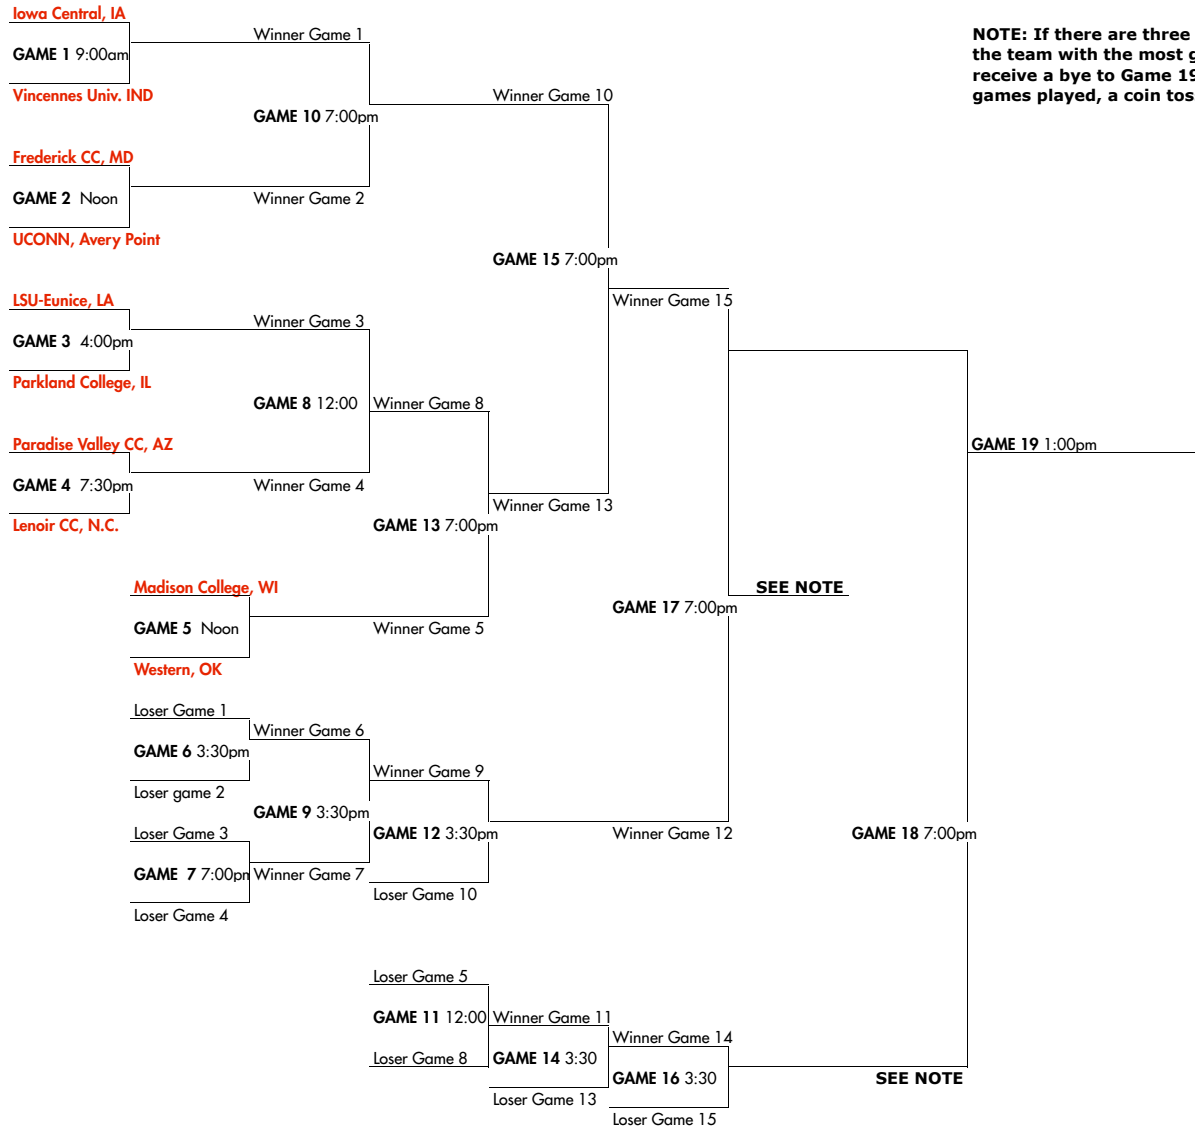

29-May Saturday 30-May Sunday 31-May Monday 1-Jun Tuesday 2-Jun Wednesday 3-Jun Thursday 4-Jun Friday 5-Jun Saturday

NOTE: If there are three tams remaining at Game 18, the team with the most games played shall receive a bye to Game 19. If there is a tie for most games played, a coin toss will be used to determine

GAME TIMES

#1 9:00AM	#9 3:30PM	#17 7:00PM
#2 12 NOON	#10 7:00PM	#18 7:00PM
#3 4:00PM	#11 12 NOON	#19 1:00PM
#4 7:30PM	#12 3:30PM	
#5 12 NOON	#13 7:00PM	
#6 3:30PM	#14 3:30PM	
#7 7:00PM	#15 7:00PM	
#8 12 NOON	#16 3:30PM	